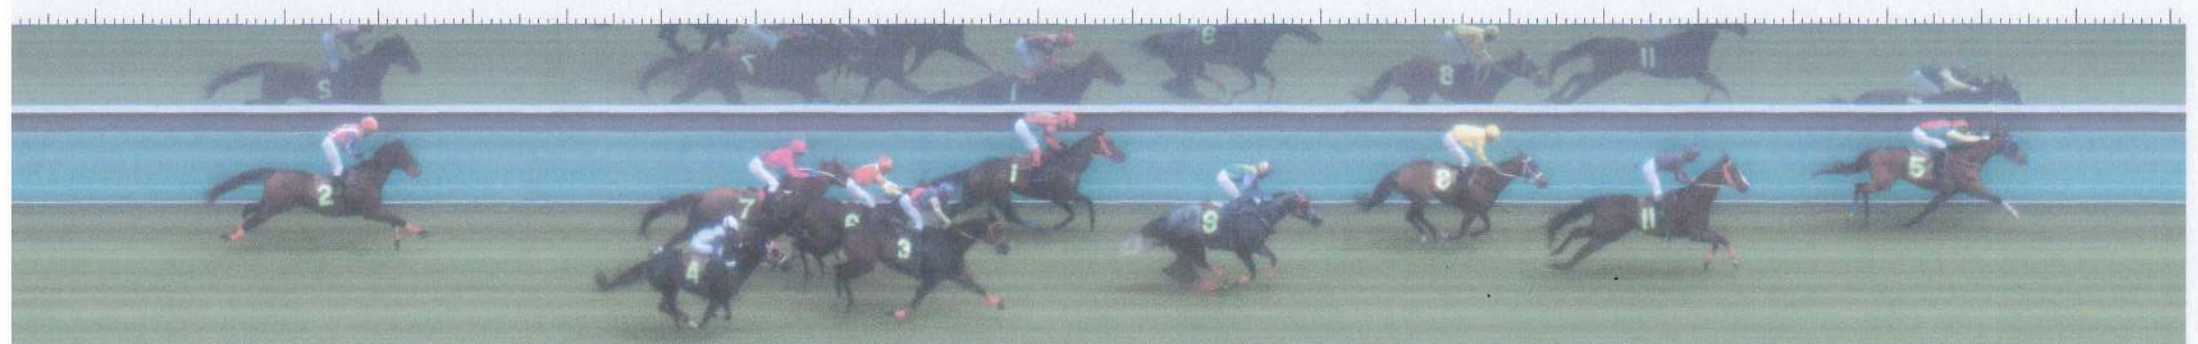

PENANG TRUF CLUB NOVEMBER MEETING 2022 - RACE 2 CLASS 5 (A) (43& BELOW) AT 2.45 PM (12-11-2)

SEIKO PF1

Start: 12/11/2022 14:45:56.56

1:16.30 1:16.20 1:16.10 1:16.00 1:15.90 1:15.80 1:15.70 1:15.60 1:15.50 1:15.40 1:15.30 1:15.20 1:15.10 1:15.00 1:14.90 1:14.80 1:14.70 1:14.60 1:14.50 1:14.40 1:14.30 1:14.20 1:14.10

| Place | Id | Horse | Jockey | Trainer | Time | Acc. Distance | Flat Distance |
|-------|----|--------------------|------------|------------|-----------|---------------|---------------|
| 1 | 5 | LOUD WOOD | KC THAM | K ANANTHEN | 1:14.062* | | |
| 2 | 11 | BIG BUS | M EWE | C ROBERT | 1:14.355* | 1 ¾ lengths | 1 ¾ lengths |
| 3 | 8 | BITCOIN KING | Y AIFY | M SUKRI | 1:14.568* | 3 lengths | 1 ¼ lengths |
| 4 | 9 | SUNNY STAR | S RUZAINI | C ROBERT | 1:14.806* | 4 ¼ lengths | 1 ½ lengths |
| 5 | 1 | D'GREAT RICH | Z SYAFIE | K ANANTHEN | 1:15.015* | 5 ½ lengths | 1 ¼ lengths |
| 6 | 3 | PURPLE RAIN | S SADDAM | KF WONG | 1:15.139* | 6 lengths | ¾ length |
| 7 | 6 | AUSSIE EAGLE | SU LIM | S SIVA | 1:15.207* | 6 ½ lengths | Neck |
| 8 | 7 | SECKILL | R RUWAIDY | T ASOGAN | 1:15.299* | 7 lengths | ½ length |
| 9 | 4 | LET'S COME ON BABY | CC FOO | HY CHENG | 1:15.370* | 8 lengths | ½ length |
| 10 | 2 | MAGIC SEVENTY TWO | A AZIZI | T ASOGAN | 1:15.764* | 10 lengths | 2 ¼ lengths |
| SCR | 10 | NATE'S HONOUR | S ZULFIKRI | S SIVA | | | |
| SCR | 12 | BROADWAY SUCCESS | S SALEE | HS LIM | | | |